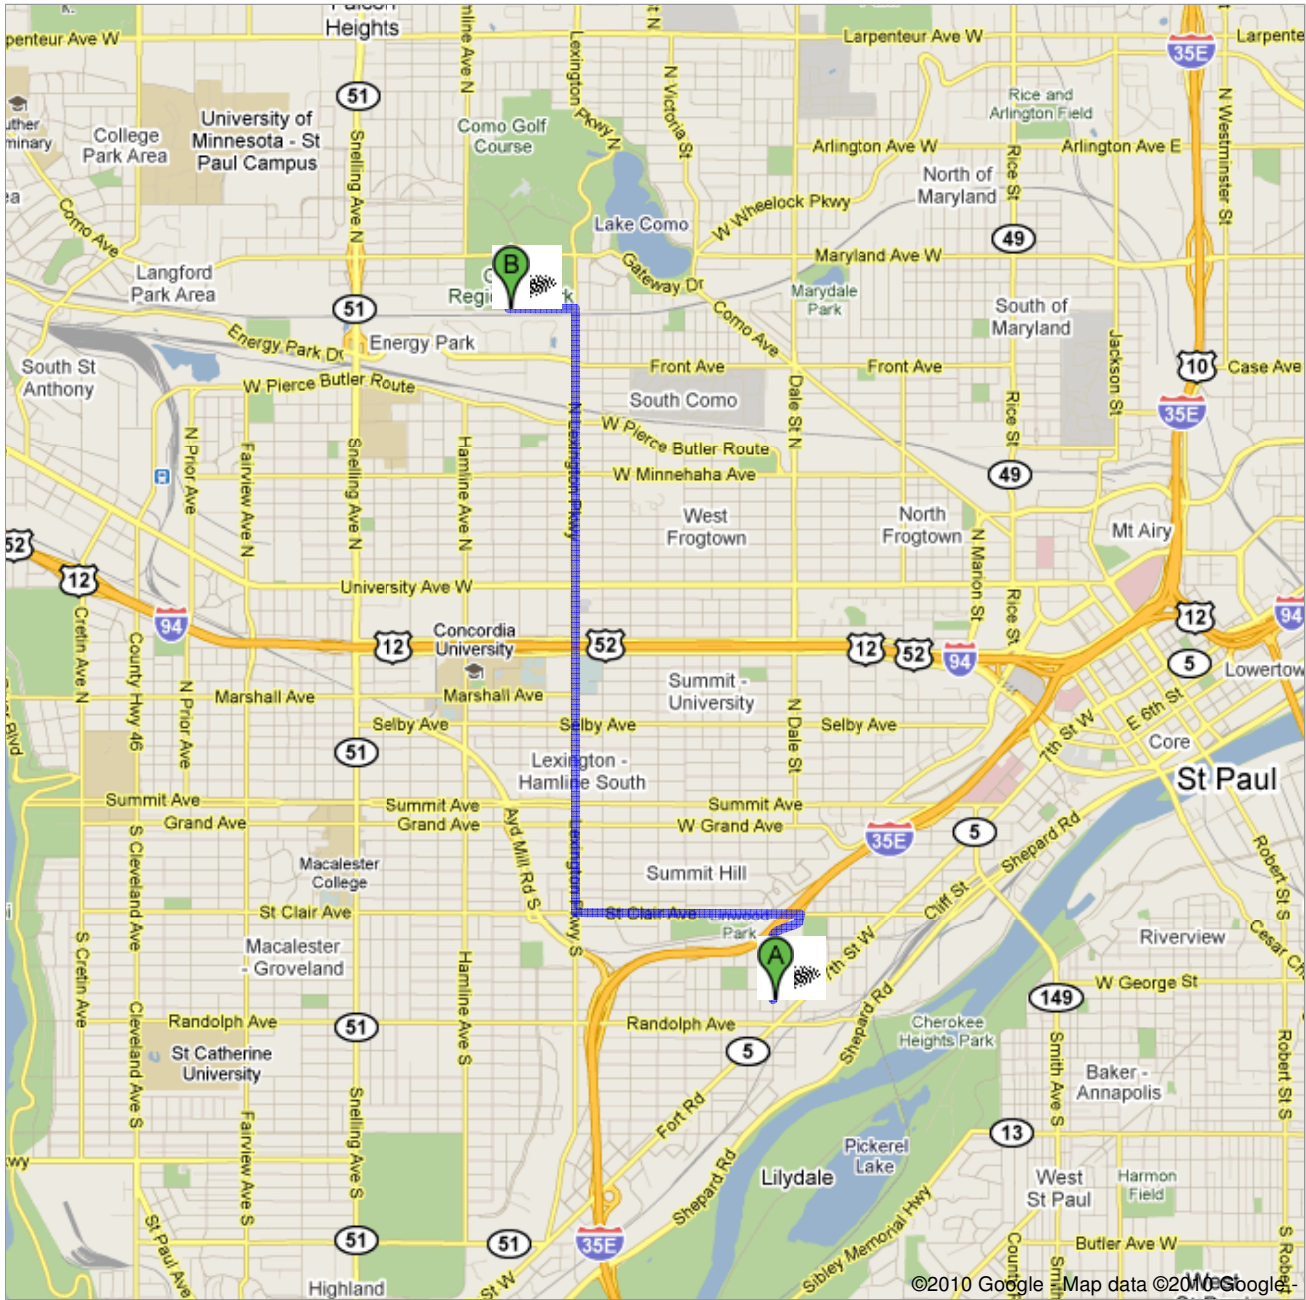

Directions to Jessamine Ave W
4.5 mi – about 14 mins

Save trees. Go green!

Download Google Maps on your phone at google.com/gmm

 426 Osceola Ave, St Paul, MN 55102

1. Head **north** on **Osceola Ave** toward **Palace Ave** go 0.5 mi
About 2 mins total 0.5 mi

 2. Turn **left** at **St Clair Ave** go 1.0 mi
About 2 mins total 1.5 mi

 3. Turn **right** at **Lexington Pkwy S** go 2.7 mi
About 9 mins total 4.2 mi

 4. Turn **left** at **Jessamine Ave W** go 0.3 mi
About 1 min total 4.5 mi

 Jessamine Ave W

These directions are for planning purposes only. You may find that construction projects, traffic, weather, or other events may cause conditions to differ from the map results, and you should plan your route accordingly. You must obey all signs or notices regarding your route.

Map data ©2010 Google

Directions weren't right? Please find your route on maps.google.com and click "Report a problem" at the bottom left.