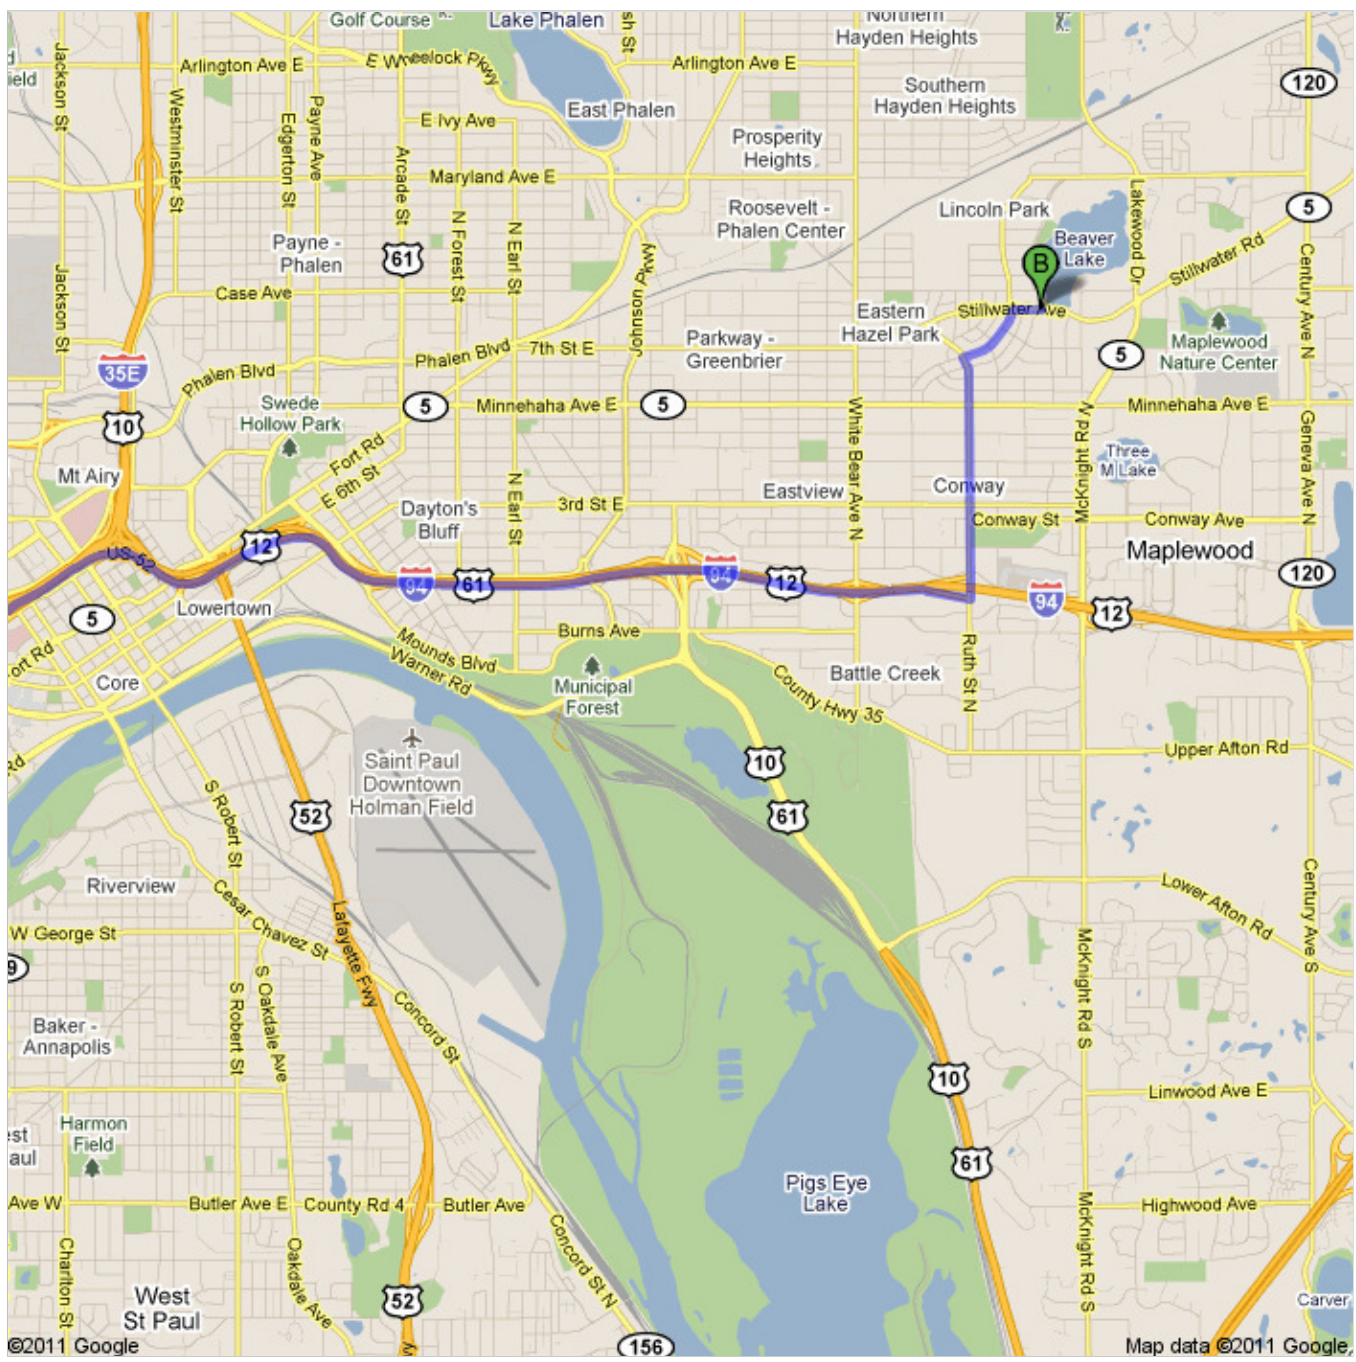

Directions to 2169 Stillwater Ave, St Paul, MN 55119
8.1 mi – about 15 mins

Save trees. Go green!
 Download Google Maps on your phone at google.com/gmm

 426 Osceola Ave, St Paul, MN 55102

1. Head **north** on **Osceola Ave** toward **Palace Ave** go 0.5 mi
About 2 mins total 0.5 mi

 2. Take the ramp onto **I-35E N** go 1.9 mi
About 3 mins total 2.3 mi

 3. Merge onto **I-94 E** go 4.0 mi
About 5 mins total 6.4 mi

 4. Take exit **246A** for **Ruth St** go 0.2 mi
total 6.6 mi

 5. Turn left at **Ruth St N** go 1.1 mi
About 4 mins total 7.6 mi

 6. Turn right at **Nokomis Ave** go 0.3 mi
About 1 min total 8.0 mi

 7. Turn right at **Stillwater Ave** go 0.1 mi
Destination will be on the left total 8.1 mi

 2169 Stillwater Ave, St Paul, MN 55119

These directions are for planning purposes only. You may find that construction projects, traffic, weather, or other events may cause conditions to differ from the map results, and you should plan your route accordingly. You must obey all signs or notices regarding your route.

Map data ©2011 Google

Directions weren't right? Please find your route on maps.google.com and click "Report a problem" at the bottom left.