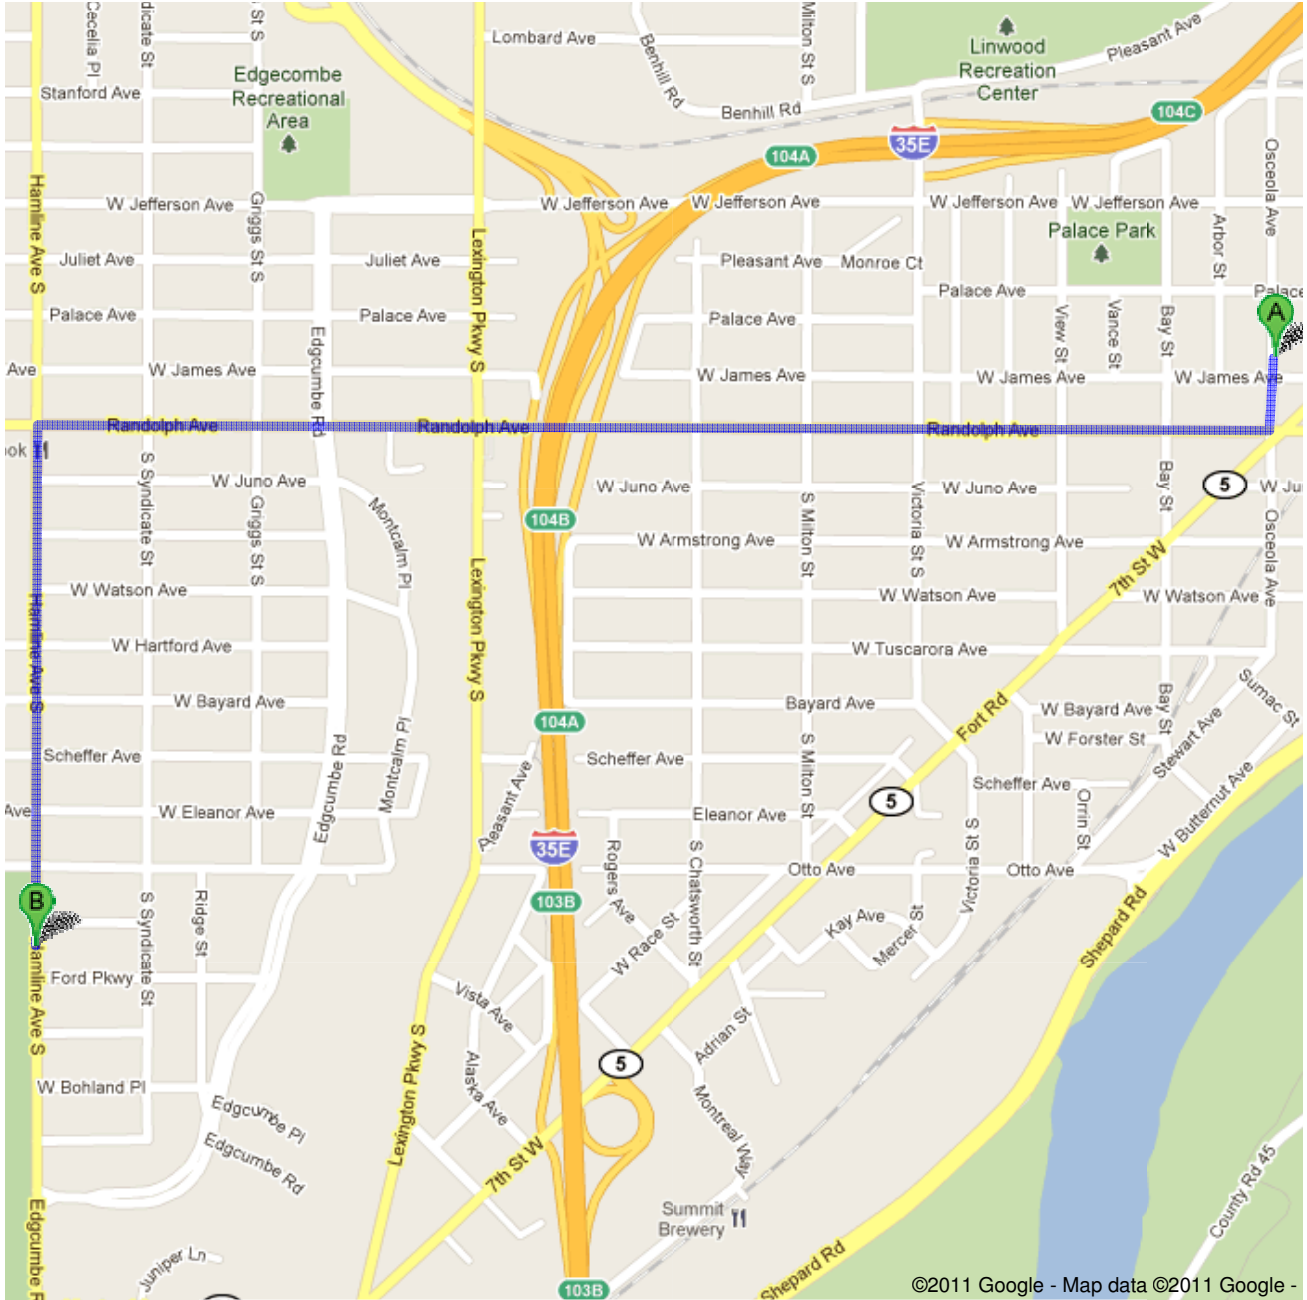

Directions to Talmud Torah of St Paul
768 Hamline Ave S, St Paul, MN 55116
2.1 mi – about 6 mins

Save trees. Go green!
Download Google Maps on your phone at google.com/gmm

A 426 Osceola Ave, St Paul, MN 55102

1. Head **south** on **Osceola Ave** toward **W James Ave**

go 436 ft
total 436 ft

 2. Take the 2nd right onto **Randolph Ave**
About 4 mins

go 1.4 mi
total 1.5 mi

 3. Turn left onto **Hamline Ave S**
Destination will be on the left
About 2 mins

go 0.6 mi
total 2.1 mi

B **Talmud Torah of St Paul**
768 Hamline Ave S, St Paul, MN 55116

These directions are for planning purposes only. You may find that construction projects, traffic, weather, or other events may cause conditions to differ from the map results, and you should plan your route accordingly. You must obey all signs or notices regarding your route.

Map data ©2011 Google

Directions weren't right? Please find your route on maps.google.com and click "Report a problem" at the bottom left.