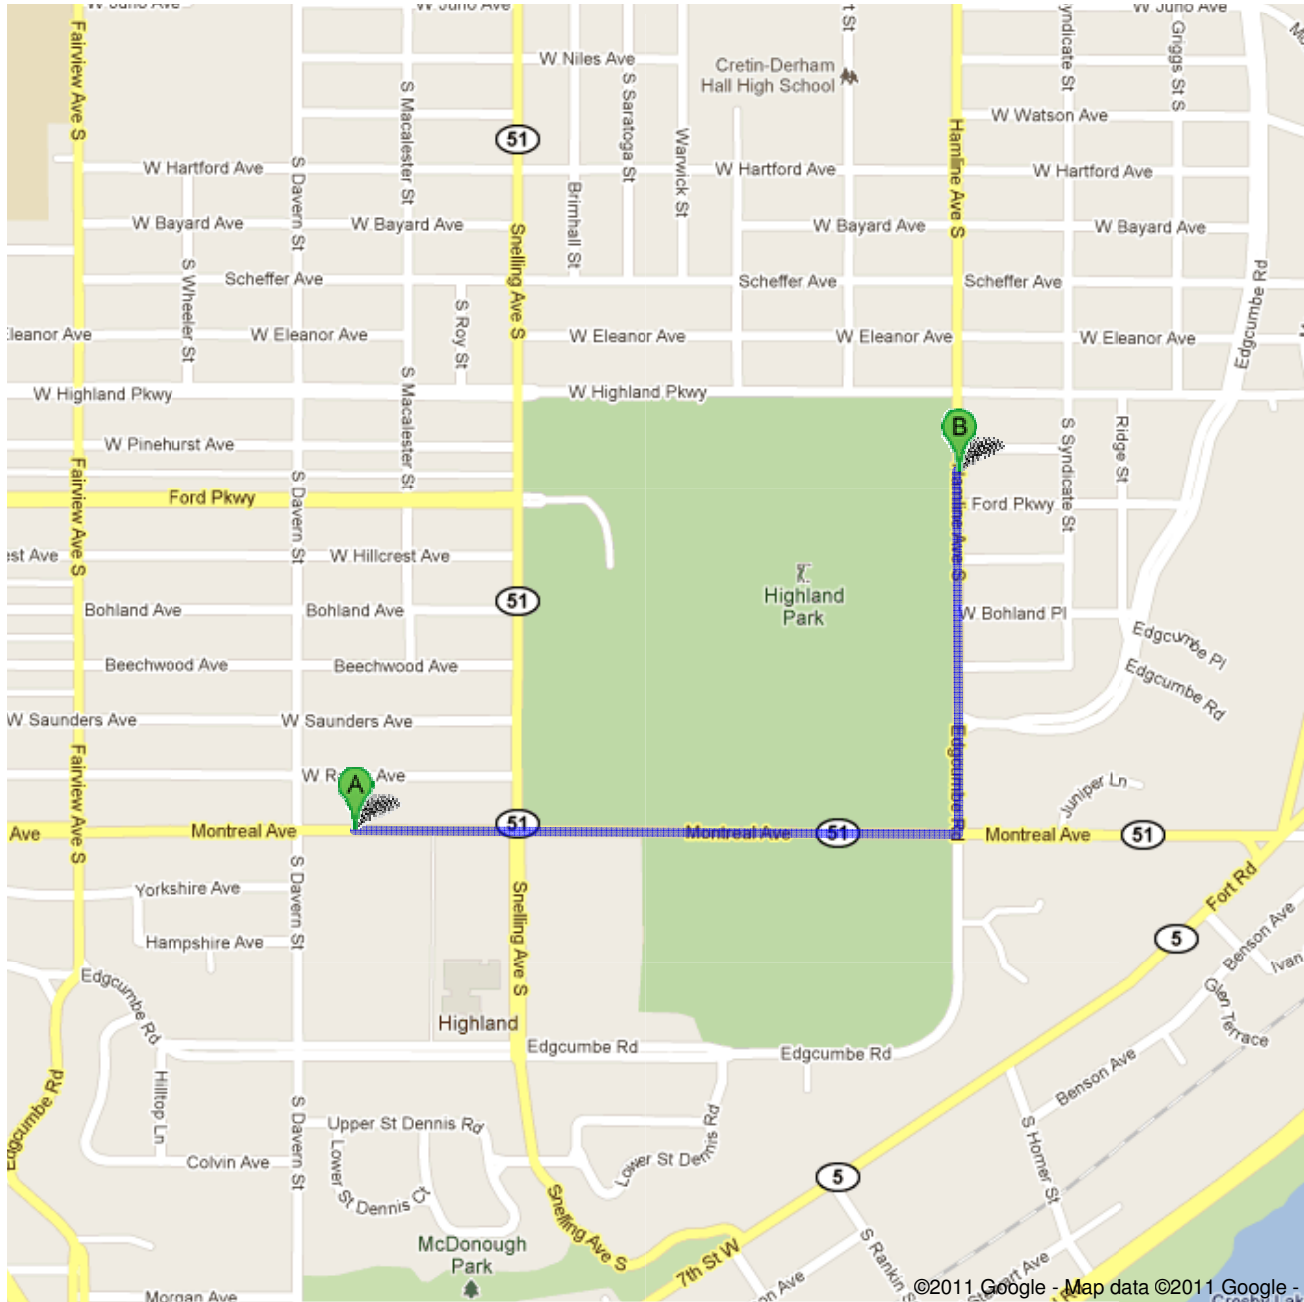

**Directions to Talmud Torah of St Paul**  
768 Hamline Ave S, St Paul, MN 55116  
1.1 mi – about 3 mins

**Save trees. Go green!**  
Download Google Maps on your phone at [google.com/gmm](http://google.com/gmm)

 1668 Montreal Ave, St Paul, MN 55116

1. Head **east** on **Montreal Ave** toward **Snelling Ave S** go 0.7 mi  
About 2 mins total 0.7 mi

2. Take the 2nd left onto **Edgcumbe Rd** go 0.1 mi  
total 0.8 mi

3. Continue onto **Hamline Ave S** go 0.3 mi  
Destination will be on the right total 1.1 mi

 **Talmud Torah of St Paul**  
768 Hamline Ave S, St Paul, MN 55116

These directions are for planning purposes only. You may find that construction projects, traffic, weather, or other events may cause conditions to differ from the map results, and you should plan your route accordingly. You must obey all signs or notices regarding your route.

Map data ©2011 Google

Directions weren't right? Please find your route on [maps.google.com](http://maps.google.com) and click "Report a problem" at the bottom left.