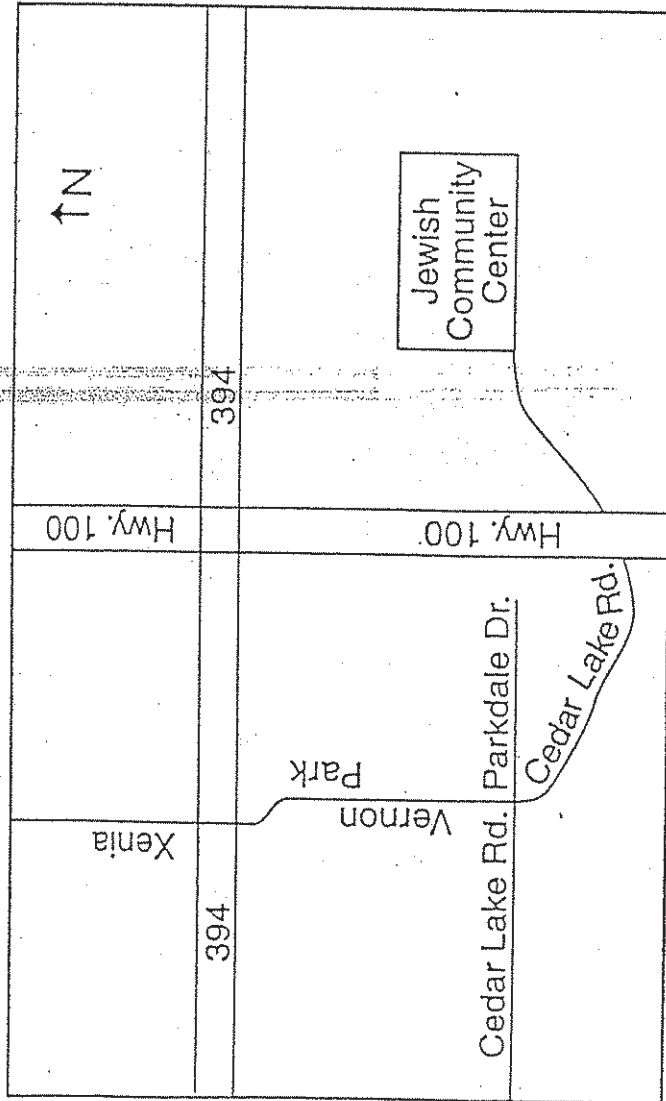

To Jewish Community Center 952-381-3400

Driving North on Hwy. 100
 Exit at Cedar Lake Rd. exit
 Left when you get to Cedar Lake Rd.
 Continue on Cedar Lake Rd. to JCC

Driving South on Hwy. 100
 Exit at Cedar Lake Rd. exit
 Left at stop light
 Continue on Cedar Lake Rd. to JCC

From 394
 Exit at Park Place/Xenia exit
 South on Park Place (becomes Vernon)
 straight through all stop lights
 Continue on Cedar Lake Rd. to JCC