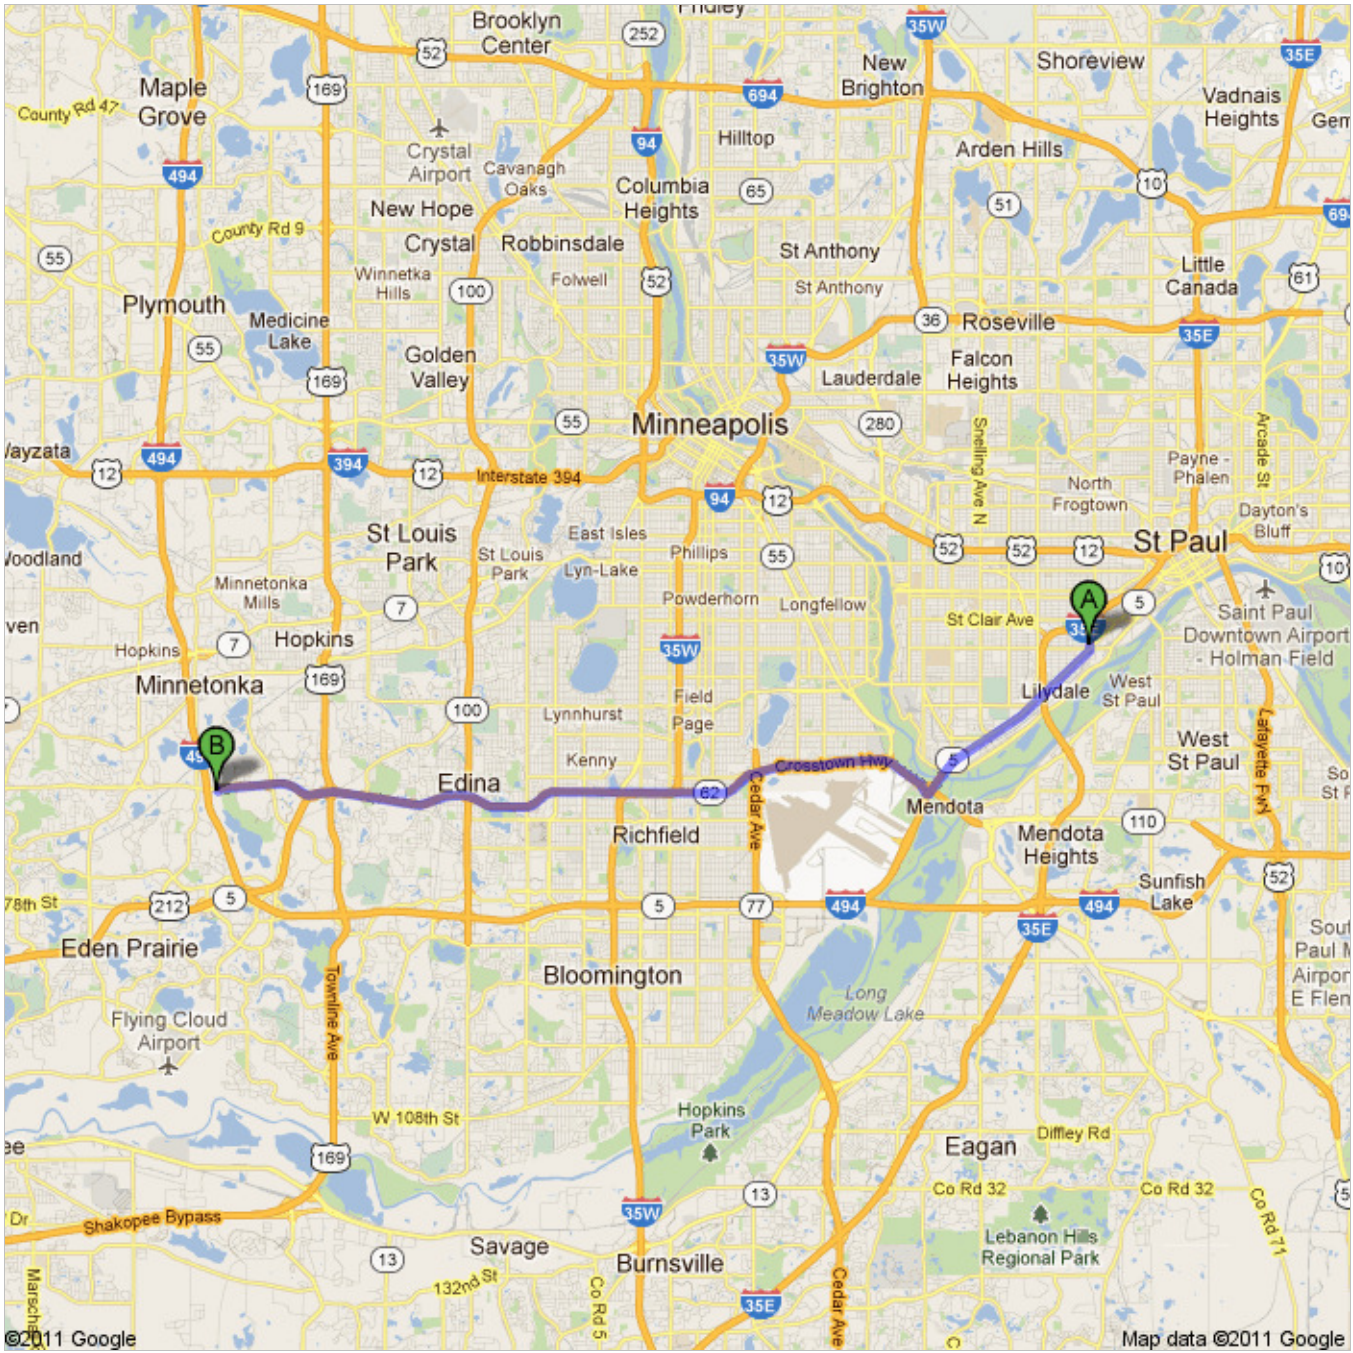

Directions to 6385 Beach Rd, Eden Prairie, MN 55344
17.0 mi – about 23 mins

Save trees. Go green!
Download Google Maps on your phone at google.com/gmm

 426 Osceola Ave, St Paul, MN 55102

-
1. Head **south** on **Osceola Ave** toward **W James Ave** go 0.1 mi
total 0.1 mi
About 1 min
 -  2. Take the 3rd right onto **MN-5 W/7th St W/Fort Rd** go 3.8 mi
total 3.9 mi
Continue to follow MN-5 W
About 7 mins
 -  3. Take the exit onto **MN-55 W** go 0.7 mi
total 4.6 mi
About 1 min
 -  4. Continue onto **MN-62 W** go 9.9 mi
total 14.4 mi
About 10 mins
 -  5. Take the exit onto **MN-62 W** toward **US-169** go 2.5 mi
total 17.0 mi
About 3 mins
 -  6. Turn left onto **Clearwater Dr** go 358 ft
total 17.0 mi
About 1 min

 6385 Beach Rd, Eden Prairie, MN 55344

These directions are for planning purposes only. You may find that construction projects, traffic, weather, or other events may cause conditions to differ from the map results, and you should plan your route accordingly. You must obey all signs or notices regarding your route.

Map data ©2011 Google

Directions weren't right? Please find your route on maps.google.com and click "Report a problem" at the bottom left.