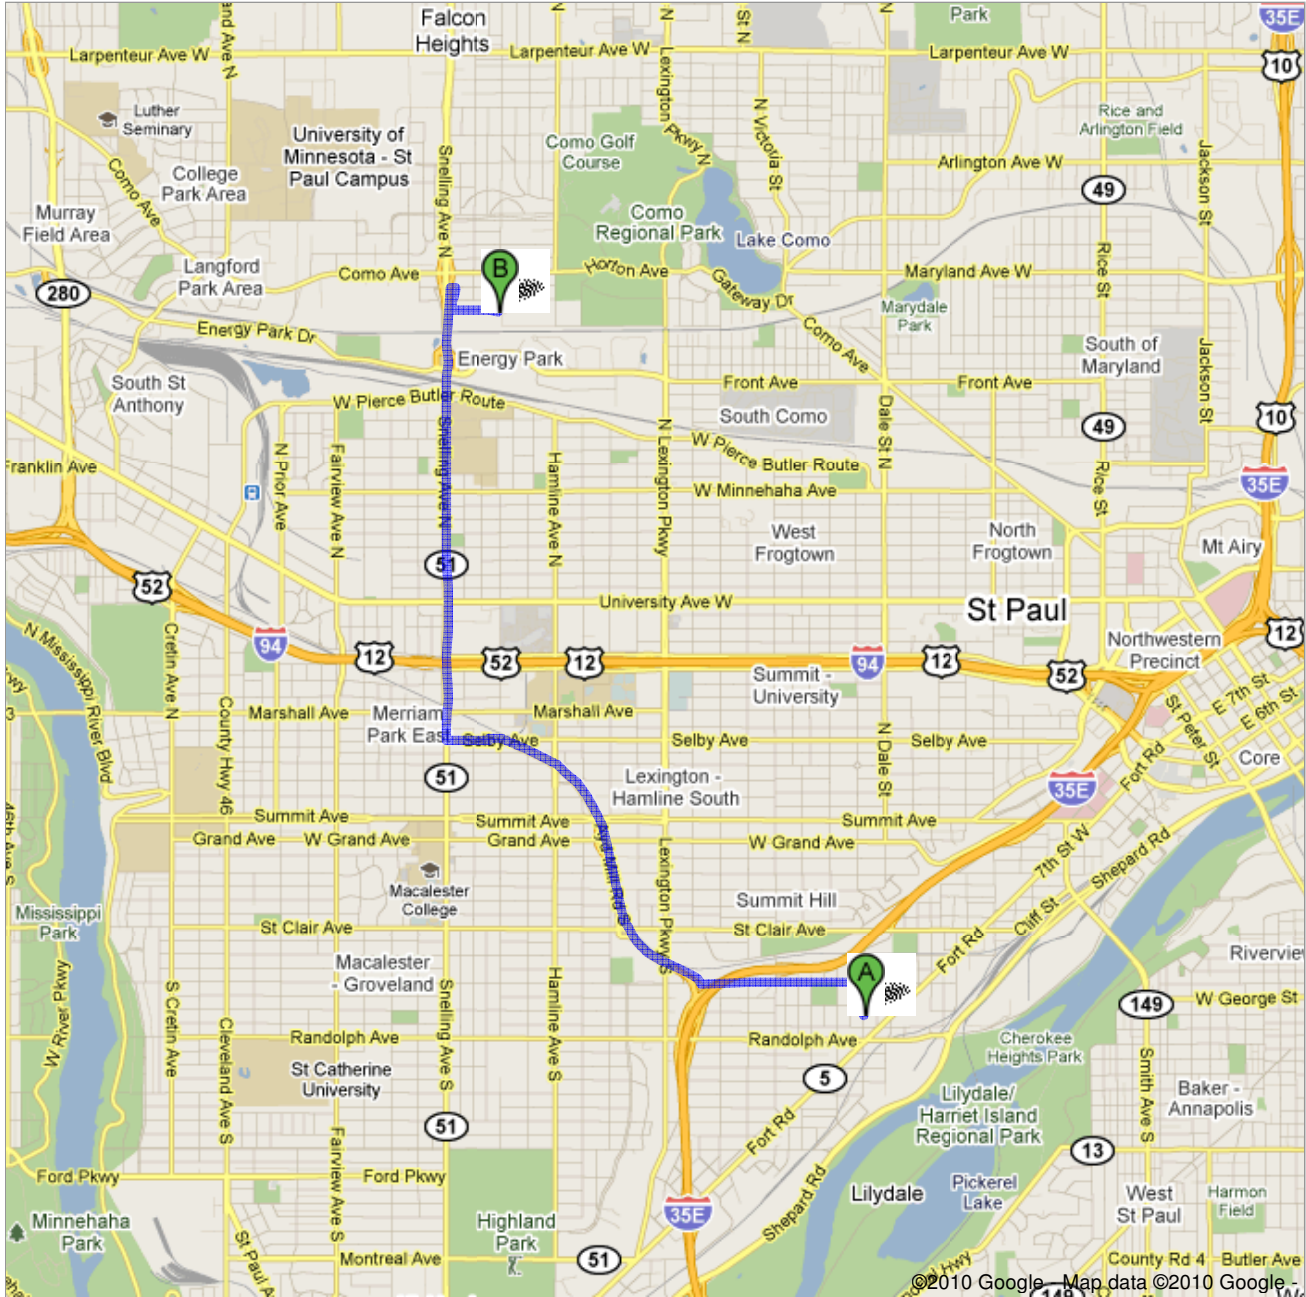

Directions to Metro Deaf School

1471 Brewster Street, Saint Paul, MN 55108-2612
- (651) 224-3995
5.1 mi – about 13 mins

Save trees. Go green!
Download Google Maps on your phone at google.com/gmm

 426 Osceola Ave, St Paul, MN 55102

- | | | |
|---|---|---------------------------|
| 1. | Head north on Osceola Ave toward Palace Ave | go 0.1 mi
total 0.1 mi |
|  | 2. Take the 2nd left onto W Jefferson Ave
About 3 mins | go 0.7 mi
total 0.9 mi |
|  | 3. Turn right onto the Ayd Mill Rd ramp | go 0.2 mi
total 1.1 mi |
| 4. | Merge onto Ayd Mill Rd S
About 3 mins | go 1.4 mi
total 2.5 mi |
|  | 5. Turn right at Selby Ave | go 0.2 mi
total 2.7 mi |
|  | 6. Take the 2nd right onto Snelling Ave N
About 5 mins | go 1.9 mi
total 4.6 mi |
|  | 7. Take the Como Ave exit | go 0.2 mi
total 4.8 mi |
|  | 8. Turn right at E Snelling Service Rd | go 0.1 mi
total 4.9 mi |
|  | 9. Turn left at Brewster St
Destination will be on the left | go 0.2 mi
total 5.1 mi |

 **Metro Deaf School**
1471 Brewster Street, Saint Paul, MN 55108-2612 - (651) 224-3995

These directions are for planning purposes only. You may find that construction projects, traffic, weather, or other events may cause conditions to differ from the map results, and you should plan your route accordingly. You must obey all signs or notices regarding your route.

Map data ©2010 Google

Directions weren't right? Please find your route on maps.google.com and click "Report a problem" at the bottom left.