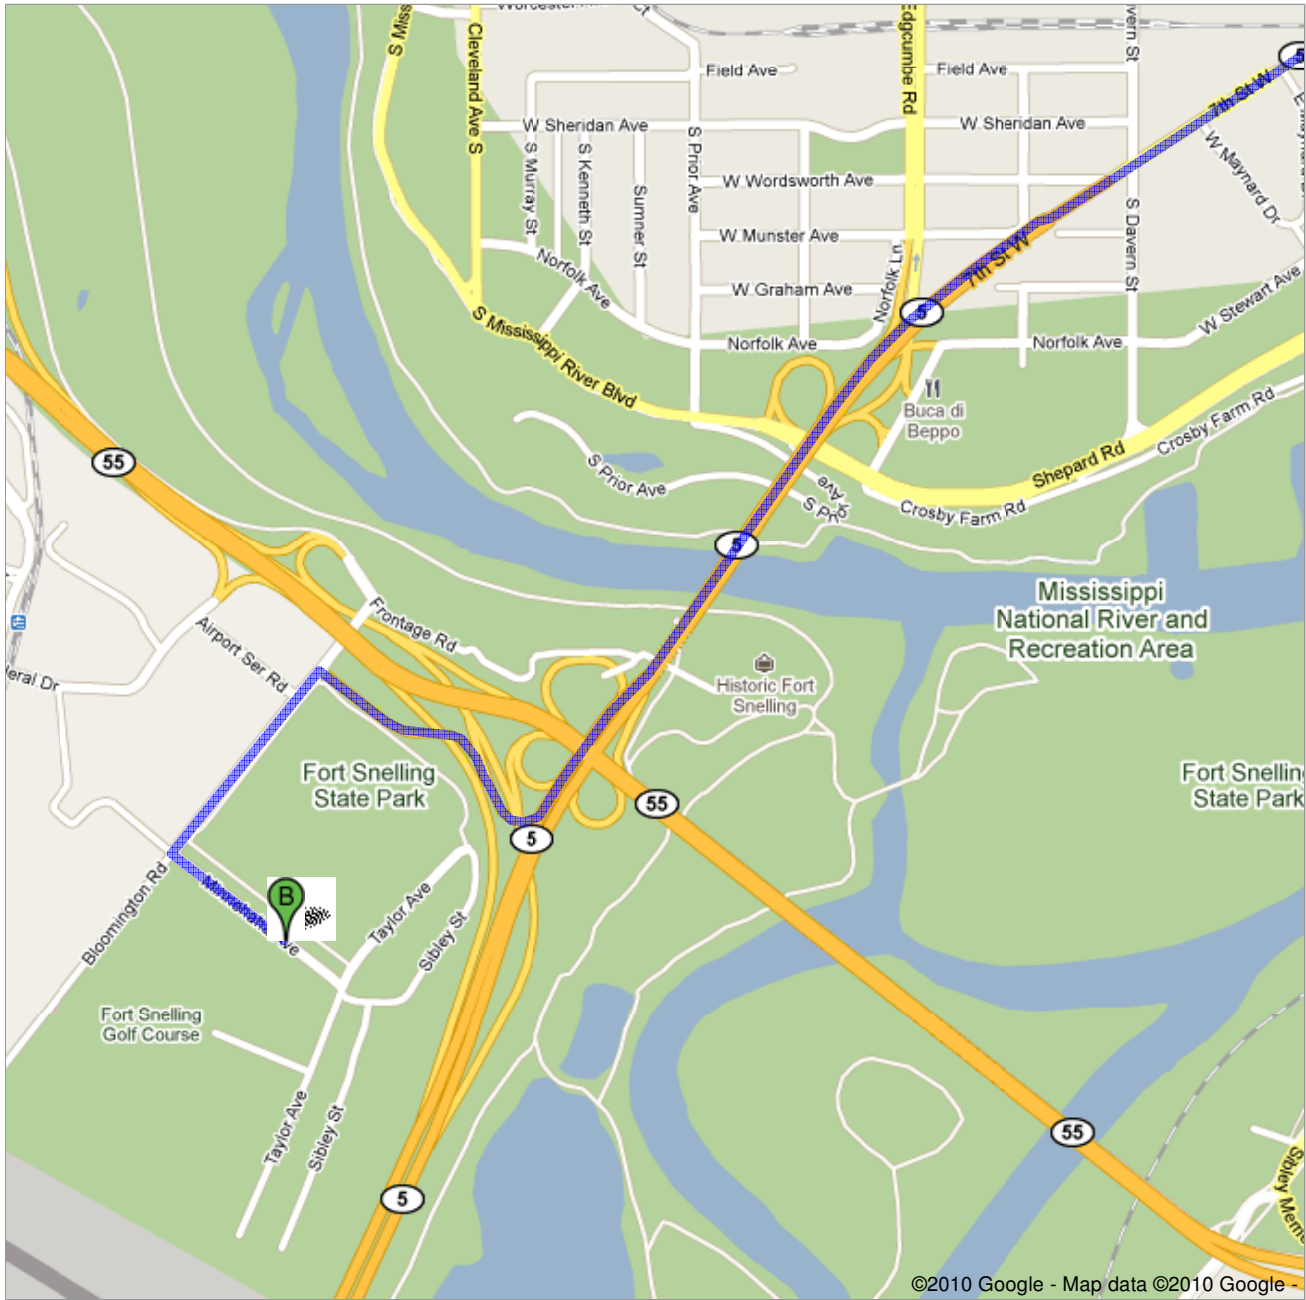

Directions to Minnehaha Ave
4.7 mi – about 9 mins

Save trees. Go green!

Download Google Maps on your phone at google.com/gmm

©2010 Google - Map data ©2010 Google -

 426 Osceola Ave, St Paul, MN 55102

1. Head **south** on **Osceola Ave** toward **W James Ave** go 0.1 mi
About 1 min total 0.1 mi

 2. Take the 3rd **right** onto **MN-5 W/7th St W/Fort Rd** go 3.8 mi
Continue to follow MN-5 W total 3.9 mi
About 7 mins

 3. Take the exit toward **Fort Snelling** go 0.3 mi
About 1 min total 4.3 mi

 4. Turn **left** at **Bloomington Rd** go 0.3 mi
About 1 min total 4.5 mi

 5. Turn **left** at **Minnehaha Ave** go 0.2 mi
total 4.7 mi

 Minnehaha Ave

These directions are for planning purposes only. You may find that construction projects, traffic, weather, or other events may cause conditions to differ from the map results, and you should plan your route accordingly. You must obey all signs or notices regarding your route.

Map data ©2010 Google

Directions weren't right? Please find your route on maps.google.com and click "Report a problem" at the bottom left.