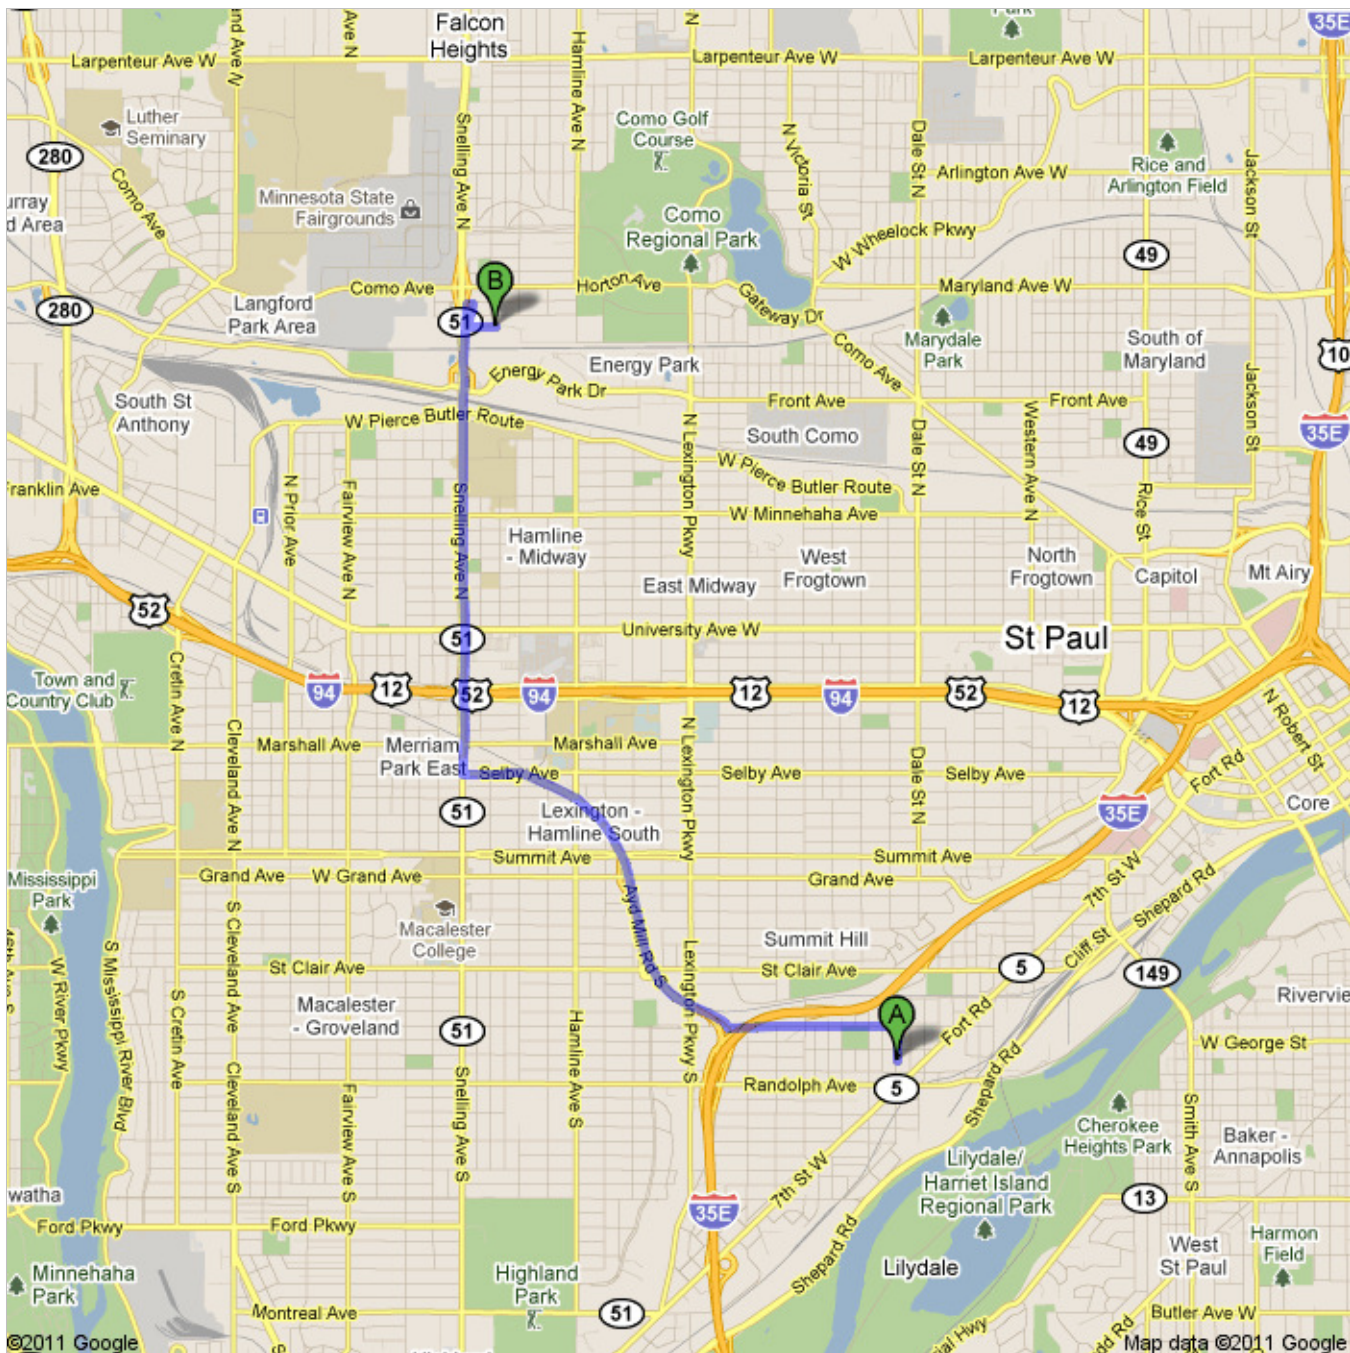

Directions to 1515 Brewster Street, Saint Paul, MN 55108-2612
5.0 mi – about 13 mins

Save trees. Go green!
 Download Google Maps on your phone at google.com/gmm

 426 Osceola Ave, St Paul, MN 55102

- 1. Head **north** on **Osceola Ave** toward **Palace Ave** go 0.1 mi
total 0.1 mi
-  2. Take the 2nd left onto **W Jefferson Ave** go 0.7 mi
total 0.9 mi
About 3 mins
-  3. Turn right onto the **Ayd Mill Rd** ramp go 0.2 mi
total 1.1 mi
- 4. Merge onto **Ayd Mill Rd S** go 1.4 mi
total 2.5 mi
About 3 mins
-  5. Turn right onto **Selby Ave** go 0.2 mi
total 2.7 mi
-  6. Take the 2nd right onto **Snelling Ave N** go 1.9 mi
total 4.6 mi
About 5 mins
-  7. Take the **Como Ave** exit go 0.2 mi
total 4.8 mi
-  8. Turn right onto **E Snelling Service Rd** go 0.1 mi
total 4.9 mi
-  9. Turn left onto **Brewster St** go 0.1 mi
total 5.0 mi
Destination will be on the left

 1515 Brewster Street, Saint Paul, MN 55108-2612

These directions are for planning purposes only. You may find that construction projects, traffic, weather, or other events may cause conditions to differ from the map results, and you should plan your route accordingly. You must obey all signs or notices regarding your route.

Map data ©2011 Google

Directions weren't right? Please find your route on maps.google.com and click "Report a problem" at the bottom left.