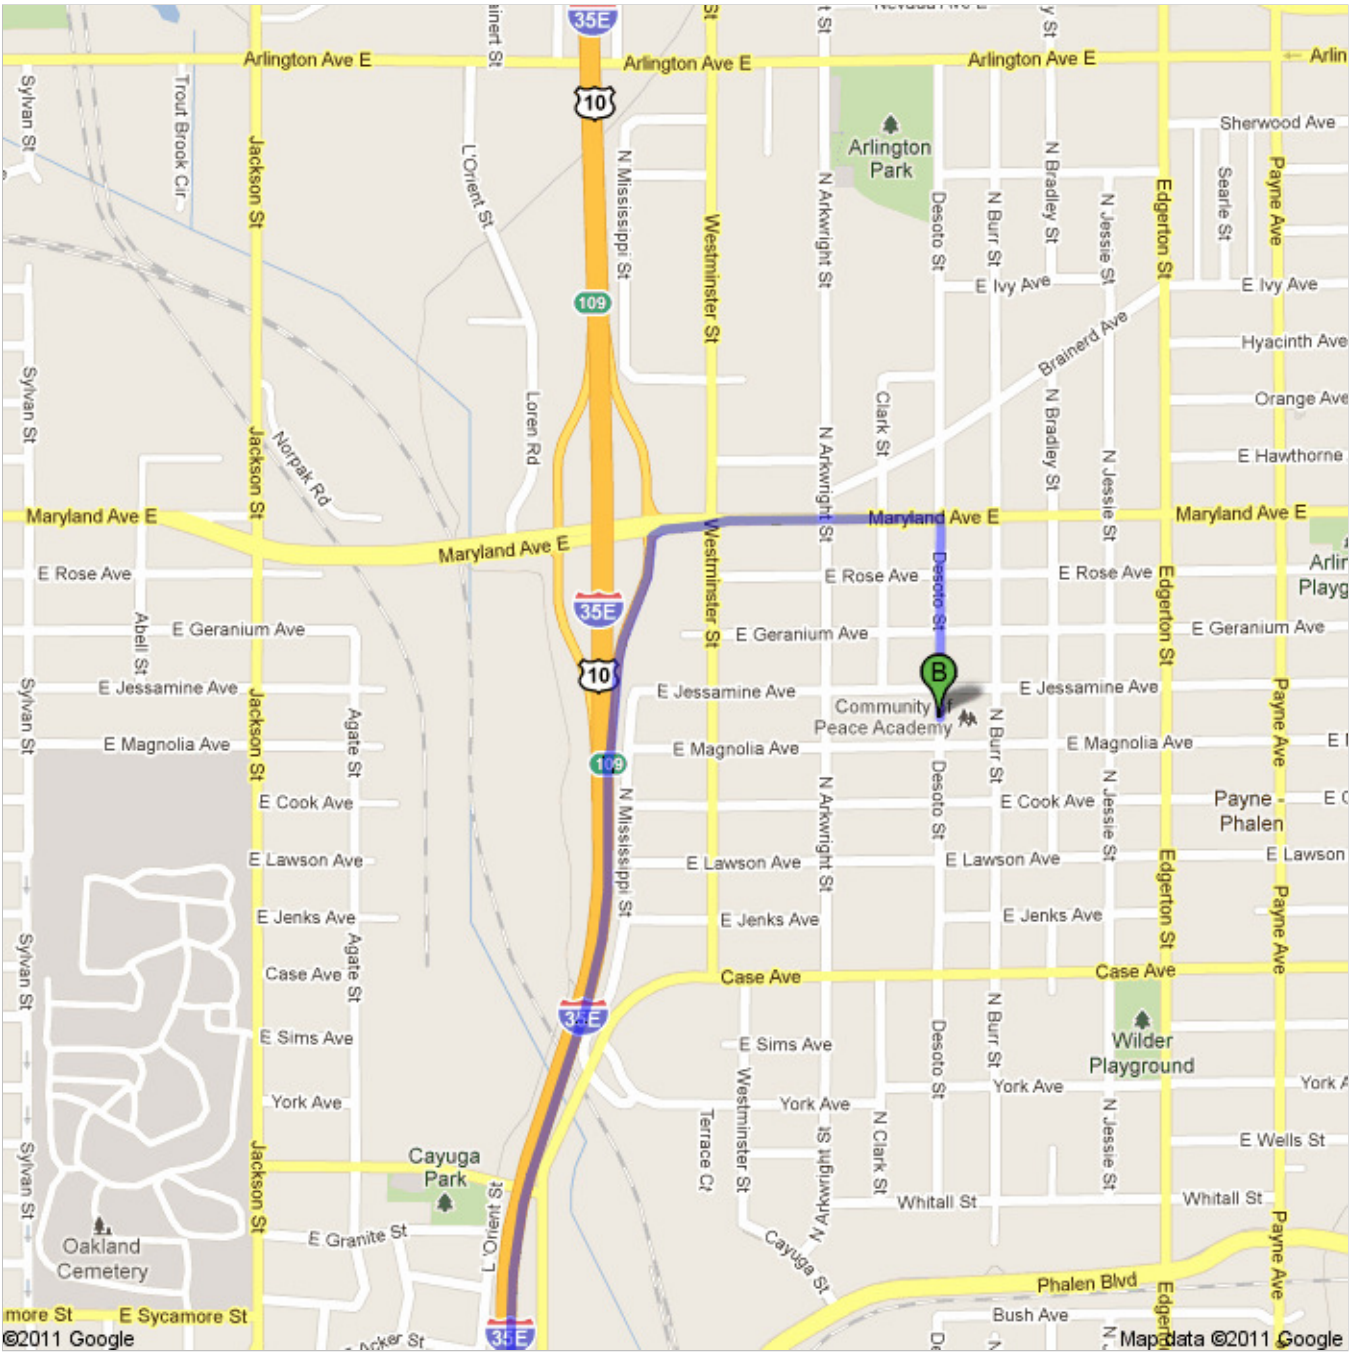

### Directions to Community of Peace Academy

471 Magnolia Ave E, Saint Paul, MN 55130-3849 - (651) 776-5151

4.8 mi – about 9 mins

**Save trees. Go green!**  
 Download Google Maps on your phone at [google.com/gmm](http://google.com/gmm)

 426 Osceola Ave, St Paul, MN 55102

1. Head **north** on **Osceola Ave** toward **Palace Ave**  
About 2 mins go 0.5 mi  
total 0.5 mi
-  2. Take the ramp onto **I-35E N**  
About 3 mins go 2.0 mi  
total 2.5 mi
-  3. Slight left to stay on **I-35E N** (signs for **US-10 W**)  
About 2 mins go 1.6 mi  
total 4.1 mi
-  4. Take exit **109** for **Maryland Ave**  
go 0.3 mi  
total 4.3 mi
-  5. Turn right onto **Maryland Ave E**  
About 1 min go 0.3 mi  
total 4.6 mi
-  6. Turn right onto **Desoto St**  
Destination will be on the left  
About 1 min go 0.2 mi  
total 4.8 mi

 **Community of Peace Academy**  
471 Magnolia Ave E, Saint Paul, MN 55130-3849 - (651) 776-5151

These directions are for planning purposes only. You may find that construction projects, traffic, weather, or other events may cause conditions to differ from the map results, and you should plan your route accordingly. You must obey all signs or notices regarding your route.

Map data ©2011 Google

Directions weren't right? Please find your route on [maps.google.com](http://maps.google.com) and click "Report a problem" at the bottom left.